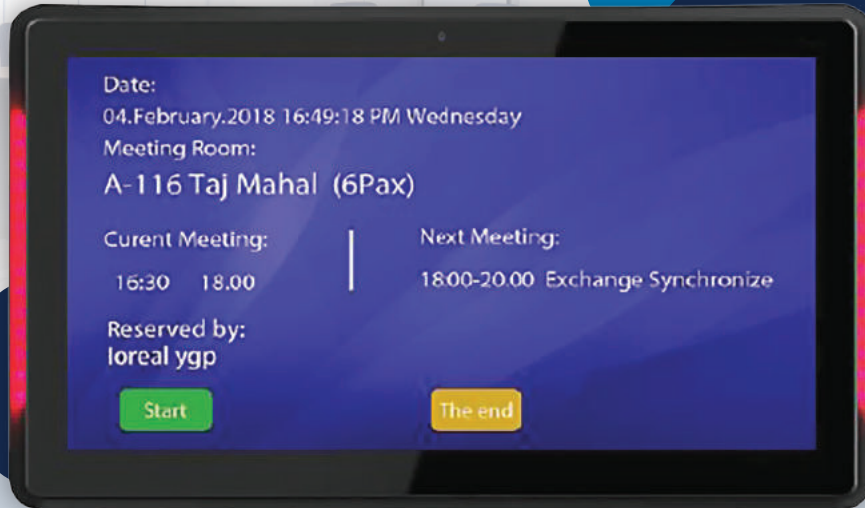

ARV MR-100

Meeting Room Display
Size 10.1" / 13.3" / 15.6"

MEETING ROOM BOOKING SYSTEM

We offer integrated meeting room booking system with powerful software and hardware, high-quality and elegant interactive IPS LCD Panel. It allows easy scheduling of office spaces and meeting rooms. It shows real-time schedules display, providing workplace insights and integrated with existing work calendars such as Google Calendar, Microsoft Exchange or Microsoft 365 Calendar.

MAKE YOUR MEETING-ROOM FACILITY MORE EFFICIENT

ArviaMeeting optimizes the look and feels of your meeting room facilities by adding a display panel with lots of useful functionality. The panel communicates directly with Exchange/Office 365 – so there is no need for any software to be installed in your datacenter. ArviaMeeting also has an optional large overview screen with meeting room information to be placed in your reception area. ArviaMeeting has an enterprise management tool that lets you do all configurations with ease.

CUSTOMIZE PANEL DISPLAY

Display panels are simple and simply show the relevant meeting information. In addition, with ArviaMeeting you can easily customize your logo and background image on your display panels to suit your corporate needs and feels.

MULTIROOM VIEW

ArviaMeeting gives you the option to do instant bookings – Not only on the current room, but on other rooms as well. 2 ways booking allows you to book the current room or other rooms directly from the panel.