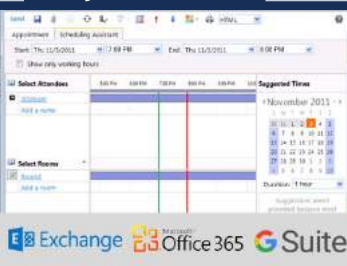

Key Features

SOFTWARE INTEGRATION

Connects to the most widespread calendar systems in the world. You won't have to learn yet another software. Communicates directly with Microsoft Exchange / Office 365, and Google Suite – No need for any additional software installation.