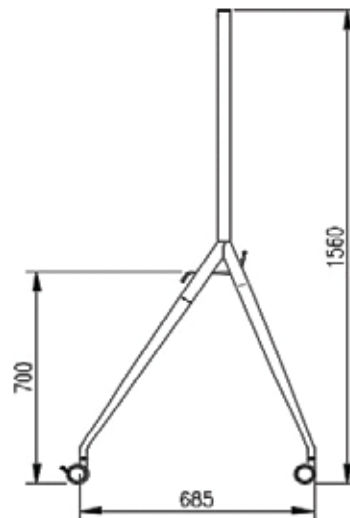

ARVIA

YU SERIES TV TROLLY STANDS

*Mobile smart
TV stand*

YU Series TV Trolley Stands		Specification		
TV Size	50"-55" Inch	60"-75" Inch	86" Inch	Customization
Screen number	55	65	86	Support customized size and color
Adjustment	  			
	Screw-adjustment (S) /Crank-adjustment (T) /Power driven-adjustment (E)			
Colour	White (WH) / Silver (SV) / Black (BK)			
Material of storage board	Aluminum alloy wire drawing anode (Al) / Steel plate paint (Fe)			
Size	910x688x1560mm	1160x688x1560mm	1610x688x1710mm	
Height adjustment stroke	0-240mm	0-240mm	0-240mm	
Weight capacity	≤55 Kg	≤85 kg	≤125 kg	
Packing	1530×930×105mm	1530×930×105mm	1680×930×105mm	
N.W.	14.0 Kg	16.0 Kg	19.5 Kg	

Products Show

Products Show

Packing

Dimensions

KD Assembly

Israk Solutions Sdn. Bhd (Msc-Status Company)

43-1, Jln PUJ 3/3, Taman Puncak Jalil, 43300, Seri Kembangan Selangor

<http://www.israk.my>