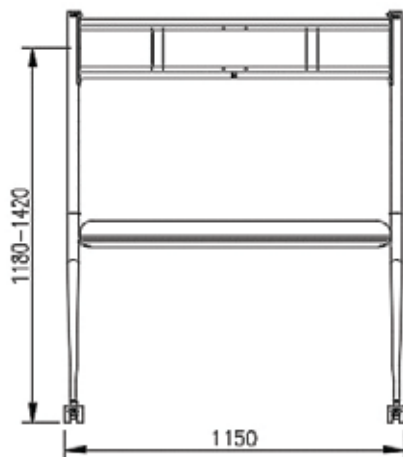

ARVIA

YU SERIES TV TROLLY STANDS

*Mobile smart
TV stand*

YU Series TV Trolley Stands		Specification		
TV Size	50"-55" Inch	60"-75" Inch	86" Inch	Customization
Screen number	55	65	86	Support customized size and color
Adjustment	  			
	Screw-adjustment (S) /Crank-adjustment (T) /Power driven-adjustment (E)			
Colour	White (WH) / Silver (SV) / Black (BK)			
Material of storage board	Aluminum alloy wire drawing anode (Al) / Steel plate paint (Fe)			
Size	910x688x1560mm	1160x688x1560mm	1610x688x1710mm	
Height adjustment stroke	0-240mm	0-240mm	0-240mm	
Weight capacity	≤55 Kg	≤85 kg	≤125 kg	
Packing	1530×930×105mm	1530×930×105mm	1680×930×105mm	
N.W.	14.0 Kg	16.0 Kg	19.5 Kg	

Products Show

Products Show

Packing

Dimensions

KD Assembly

Israk Solutions Sdn. Bhd (Msc-Status Company)

43-1, Jln PUJ 3/3, Taman Puncak Jalil, 43300, Seri Kembangan Selangor

<http://www.israk.my>