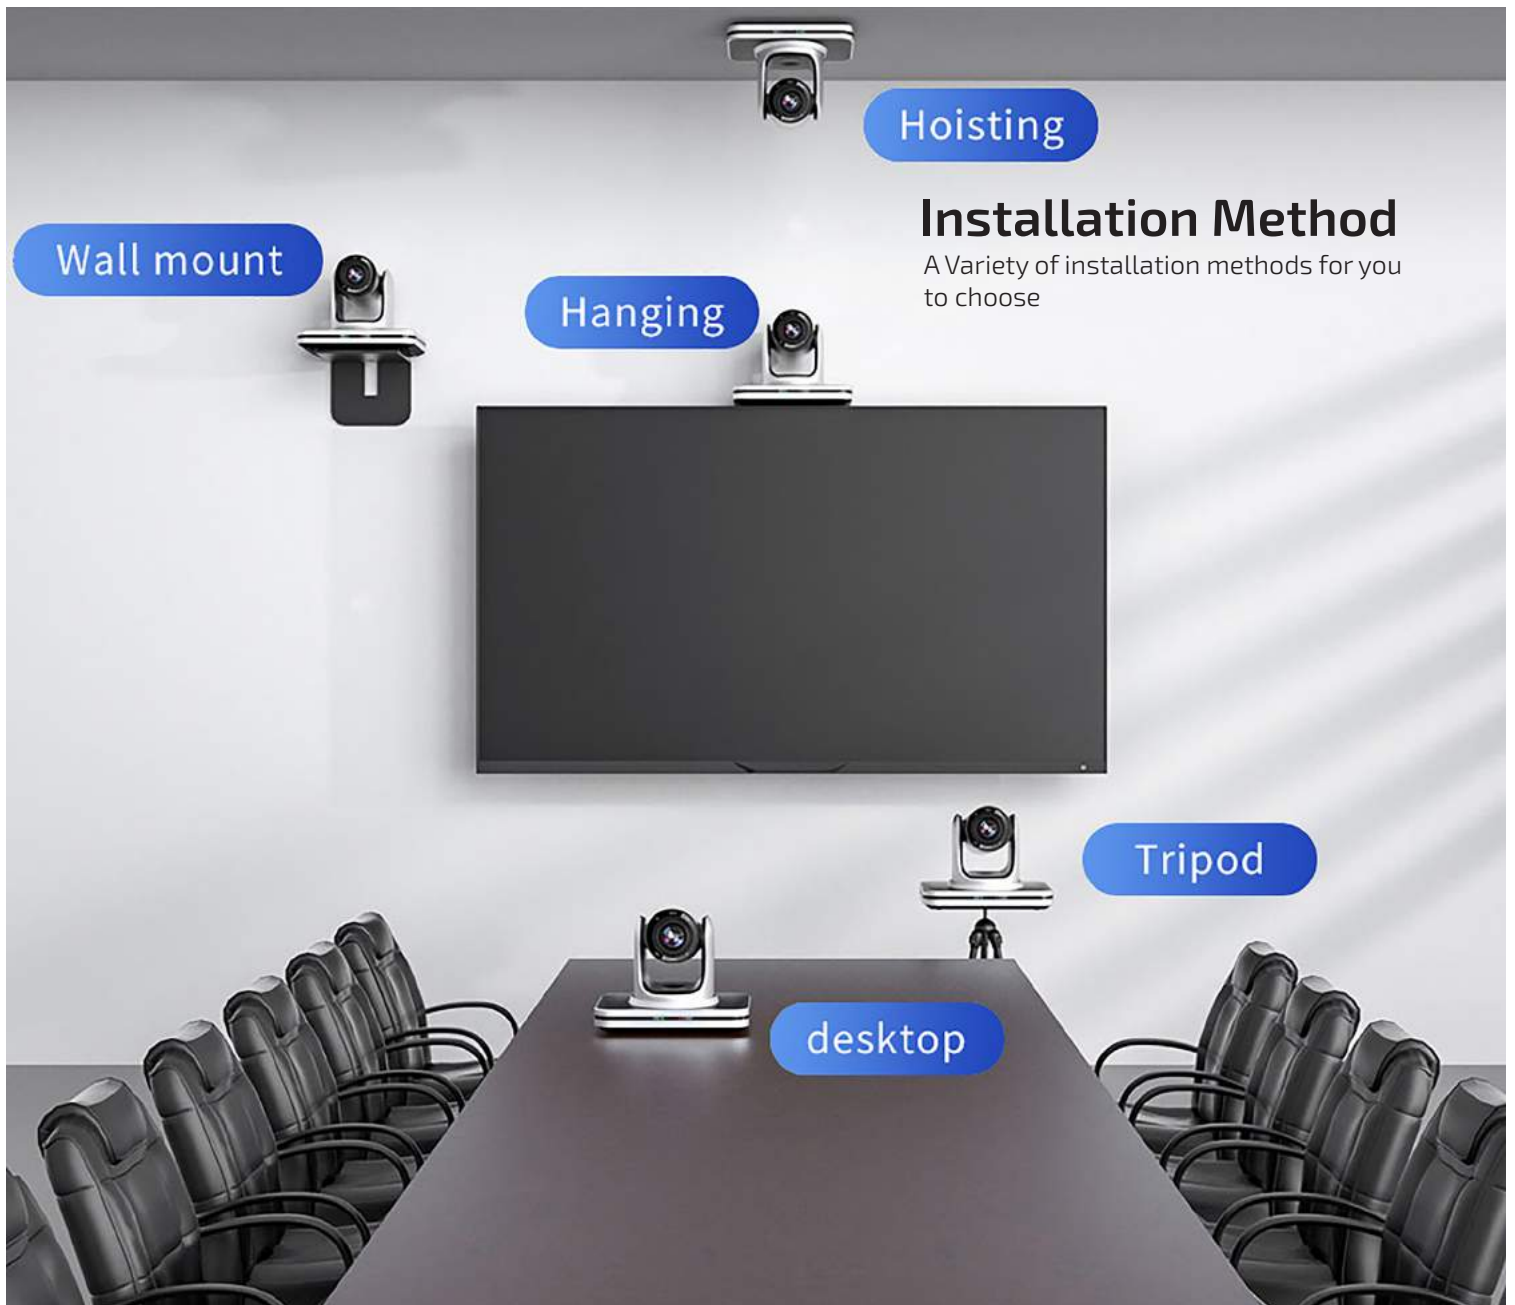

ARV-VC212

Arvia Video Conferencing PTZ Camera

Key Features

- ▶ 12x optical zoom
- ▶ Sleek and intelligent design
- ▶ 1080P full HD PTZ camera
- ▶ Plug & Play USB Connectivity
- ▶ Crystal clear HD1080P image quality
- ▶ Accurate, smooth and silent PTZ Movement
- ▶ Preset: 9 via IR remote setting (256 via RS232)
- ▶ Superior quality with Full Glass Lens Material
- ▶ 60.9 °wide field of view with no video distortion
- ▶ 1/2.8 inch high quality, 3.1MEGA PIXEL CMOS sensor
- ▶ Support ceiling mount, wall mount and tripod mount (Reverse mountable)
- ▶ 2D and 3D NR for best video quality in different lighting conditions
- ▶ Support Visca, Pelco-P, and Pelco-D protocol, RS232/RS485 Camera Control
- ▶ Compatible with most leading video conferencing software and platform

big wide-angle video conferencing camera

USB2.0
video output

HD 1080P
12X optical zoom

PTZ rotation
355° rotation

Lens flip
Support lifting

Crystal clear images high quality

3.10 Megapixels

1/2.8" Progressive CMOS

12x Optical Zoom

1920* 1080 Resolution

Main details of 1080P HD video conference camera

Compatible with Win7/8/10, XP,
Mac OS x10.7 or above and android etc

Multiple modes of control

Application scenario

Hoisting

Installation Method

A Variety of installation methods for you to choose

Wall mount

Hanging

Tripod

desktop

Application scenario

Video Conferencing