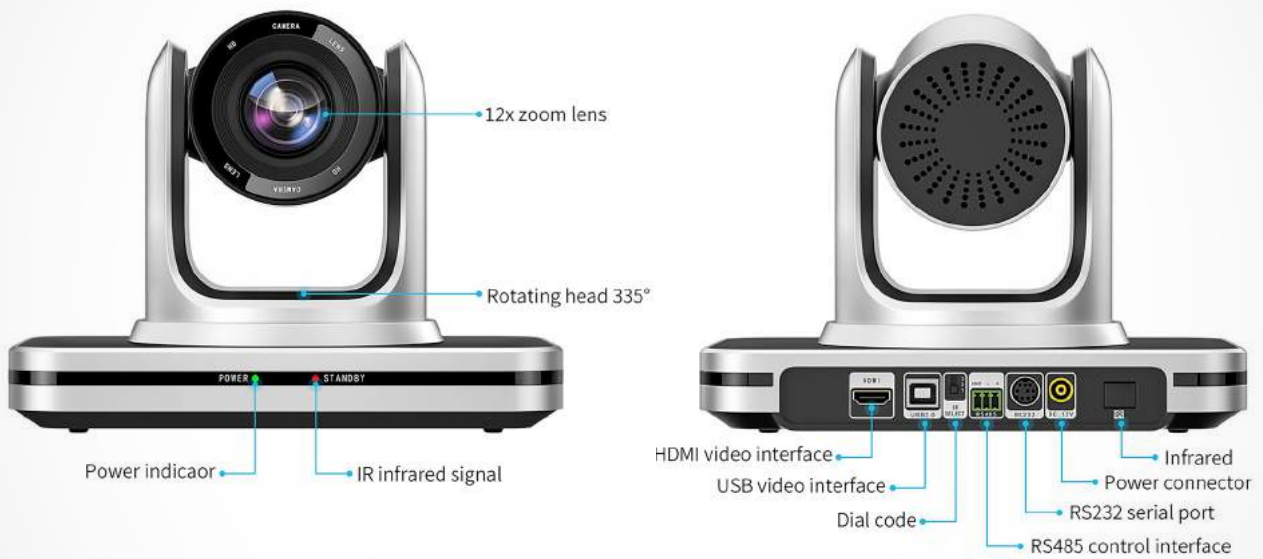

Main details of 1080P HD video conference camera