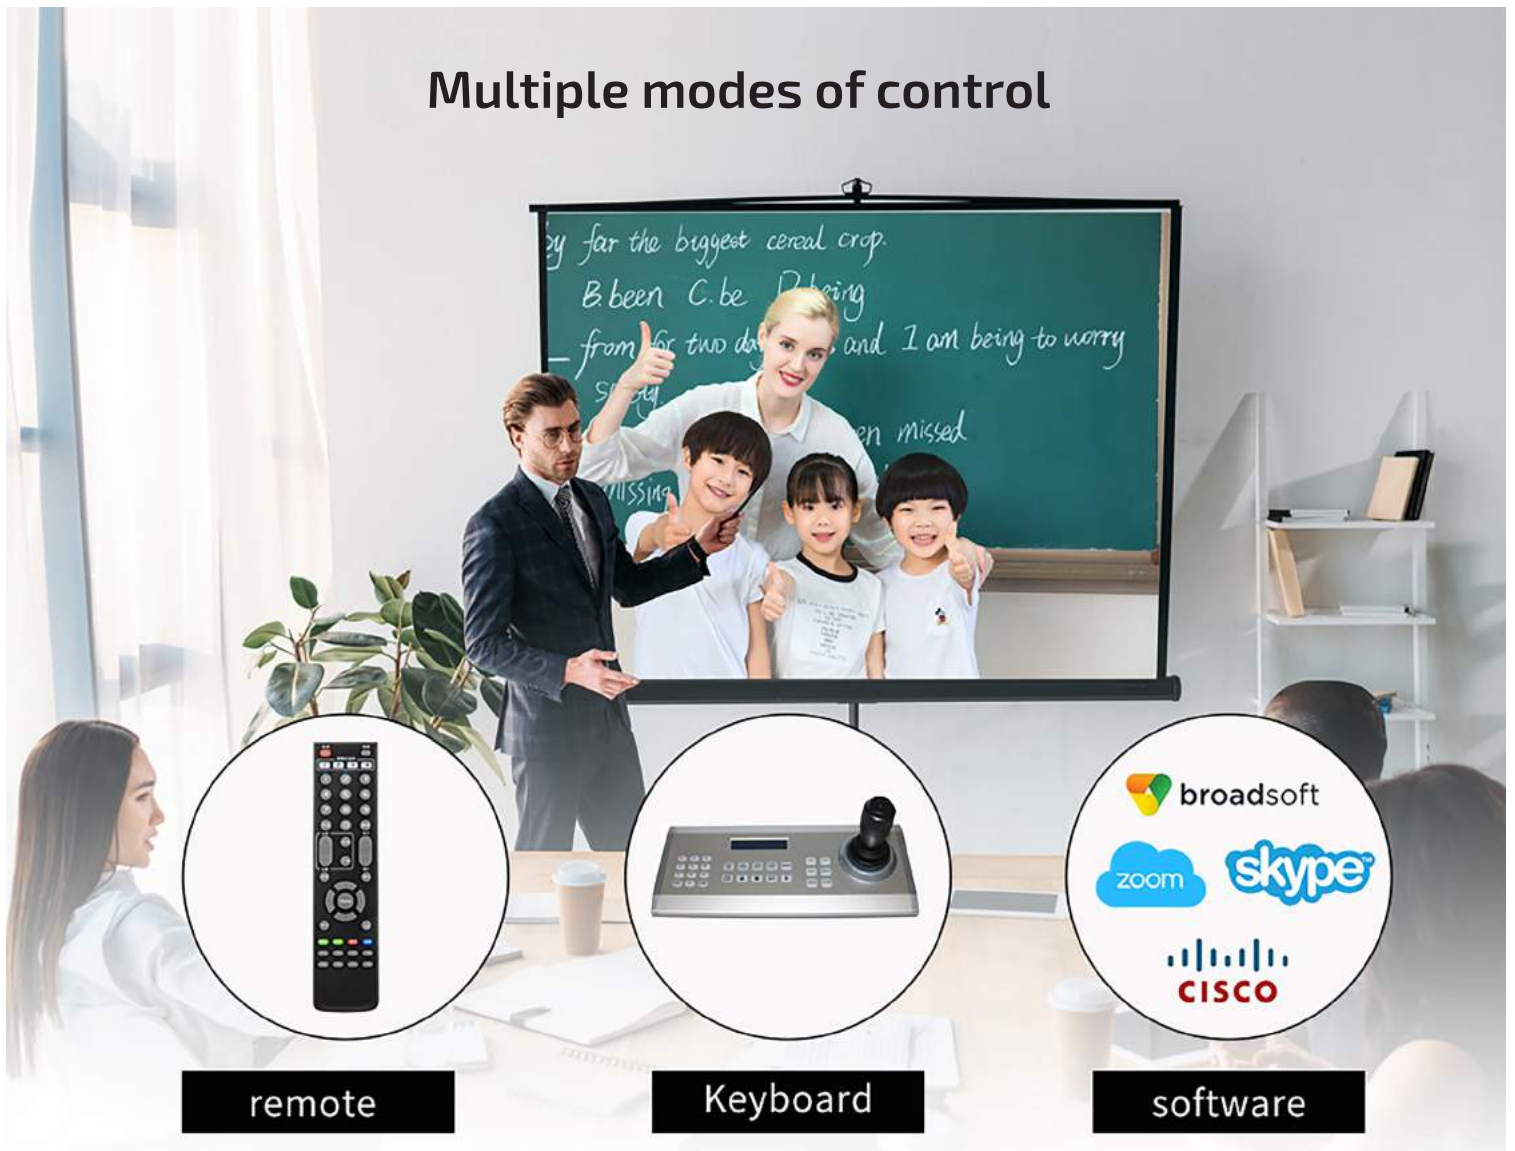

ARV-VC212

Arvia Video Conferencing PTZ Camera

Key Features

- ▶ 12x optical zoom
- ▶ Sleek and intelligent design
- ▶ 1080P full HD PTZ camera
- ▶ Plug & Play USB Connectivity
- ▶ Crystal clear HD1080P image quality
- ▶ Accurate, smooth and silent PTZ Movement
- ▶ Preset: 9 via IR remote setting (256 via RS232)
- ▶ Superior quality with Full Glass Lens Material
- ▶ 60.9 °wide field of view with no video distortion
- ▶ 1/2.8 inch high quality, 3.1MEGA PIXEL CMOS sensor
- ▶ Support ceiling mount, wall mount and tripod mount (Reverse mountable)
- ▶ 2D and 3D NR for best video quality in different lighting conditions
- ▶ Support Visca, Pelco-P, and Pelco-D protocol, RS232/RS485 Camera Control
- ▶ Compatible with most leading video conferencing software and platform

big wide-angle video conferencing camera

USB2.0
video output

HD 1080P
12X optical zoom

PTZ rotation
355° rotation

Lens flip
Support lifting

Crystal clear images high quality

3.10 Megapixels

1/2.8" Progressive CMOS

12x Optical Zoom

1920* 1080 Resolution

Main details of 1080P HD video conference camera

Compatible with Win7/8/10, XP,
Mac OS x10.7 or above and android etc

Multiple modes of control

Application scenario

Hoisting